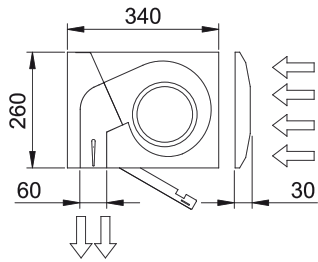

- Specially recommended in applications with extrem cold and/or humidity and/or corrosion conditions.
- Self-supporting casing construction made of galvanized steel plate, finished in structural epoxy-polyester painting white colour RAL9016 as standard. Other colours or stainless steel are available on request.
- Large faceted inlet grille avoiding intensive maintenance. Also available with flat micro-perforated inlet grille, more elegant for commercial doors where heating is not needed.
- Anodized aluminium outlet vanes, airfoil shaped, adjustable from 0 to 15° each side.
- Double-inlet centrifugal fans driven by an external rotor motor and low noise level with special IP55 protection made by: sealed bearings, encapsulate stator and wire sealed with silicone. 5-speed selector.
- Includes IP55 waterproof case for electronic components and transformer and all wire connections, including IP68 press releases.
- IMPORTANT: The electronic and transformer waterproof case cannot be assembled inside the air curtain. The customer should look for a place outside the air curtain. The dimensions of this case are 170x225x150mm.
- Includes Plug&Play control with 7m RJ45 cable and infrared remote control. Optional: Clever control (programmable, automatic, intelligent, energy saving, Modbus RTU for BMS...)

Specifikace

50Hz

Model	Neohříváná	
	Jmenovitý průtok (m³/h)	Doporučená výška instalace (m)
KM 1000 A IP55	1700	2,5-3,5
KM 1500 A IP55	2550	2,5-3,5
KM 2000 A IP55	3400	2,5-3,5
KM 2500 A IP55	4250	2,5-3,5
KM 3000 A IP55	5100	2,5-3,5
KG 1000 A IP55	2400	3-4
KG 1500 A IP55	3200	3-4
KG 2000 A IP55	4800	3-4
KG 2500 A IP55	5600	3-4
KG 3000 A IP55	6400	3-4

Rozměry

L	A	B
1000	920	-
1500	1420	710
2000	1920	960
2500	2420	1210
3000	2920	1460